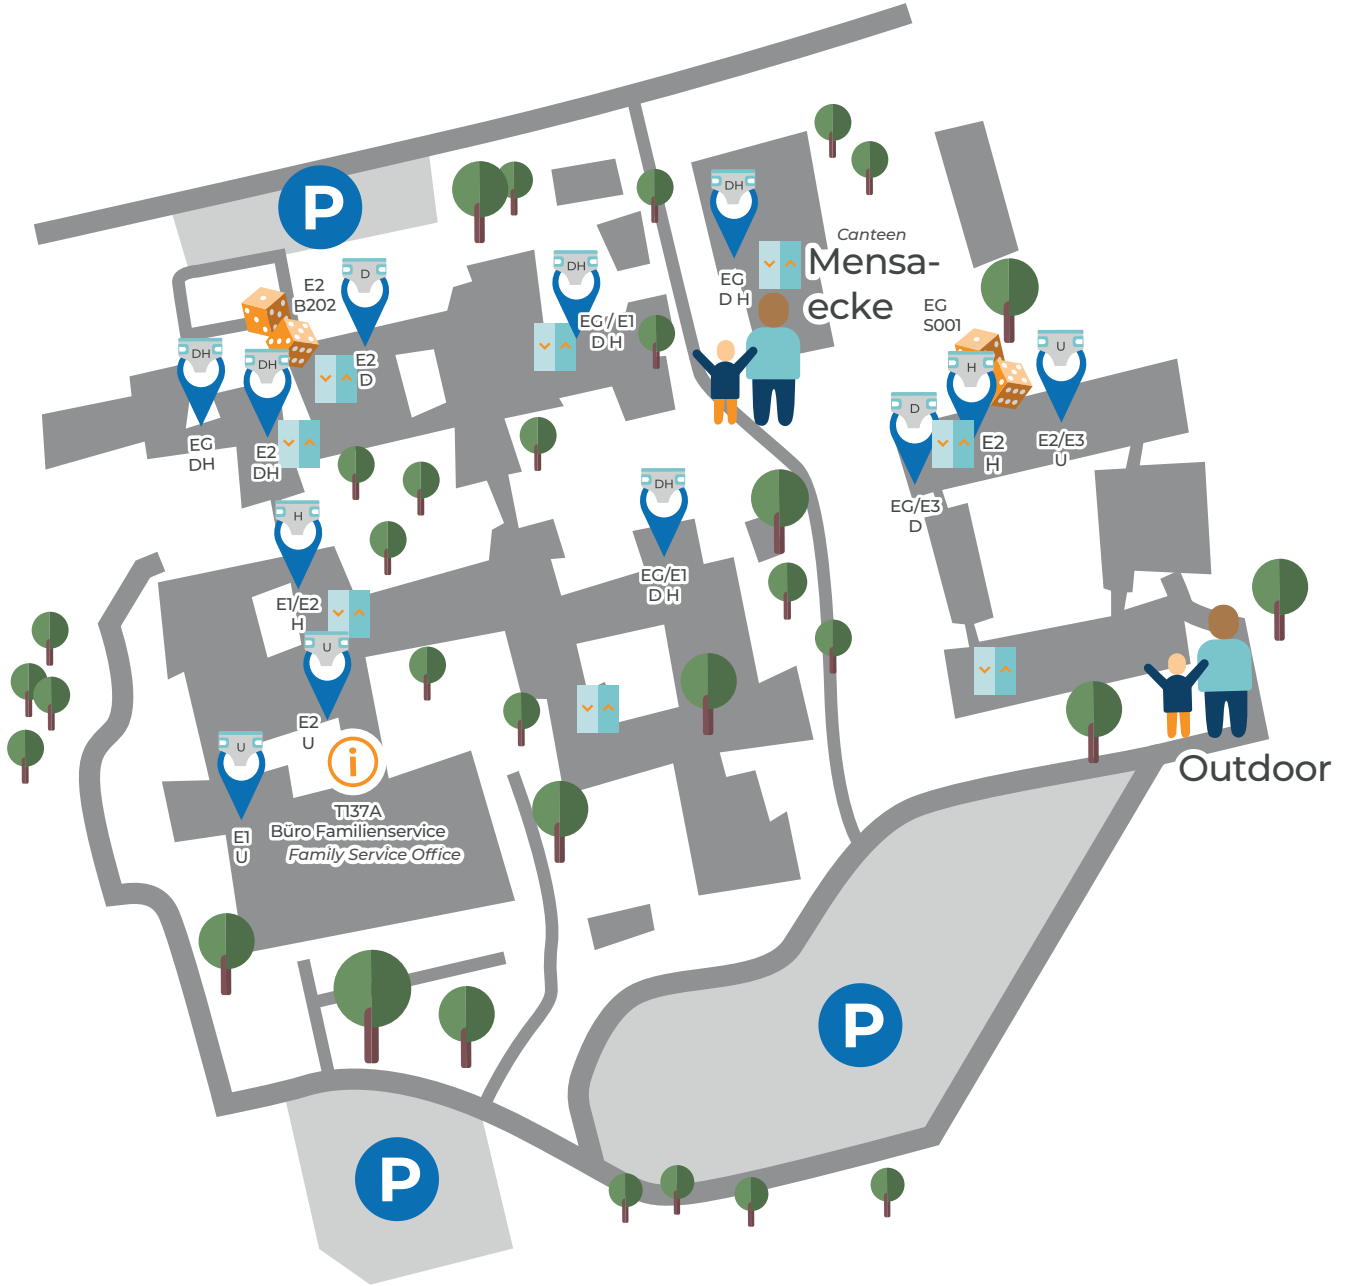

Campus Emden

Familienservice

Family Service

Wickeltische
Baby changing tables

- D** Damen-WC
Ladies' WC
- H** Herren-WC
Men's WC
- U** Unisex-WC
Unisex WC

Eltern-Kind-Räume
Parent-child rooms

Eltern-Kind-Plätze
Parent-child spaces

Fahrstühle
Elevators