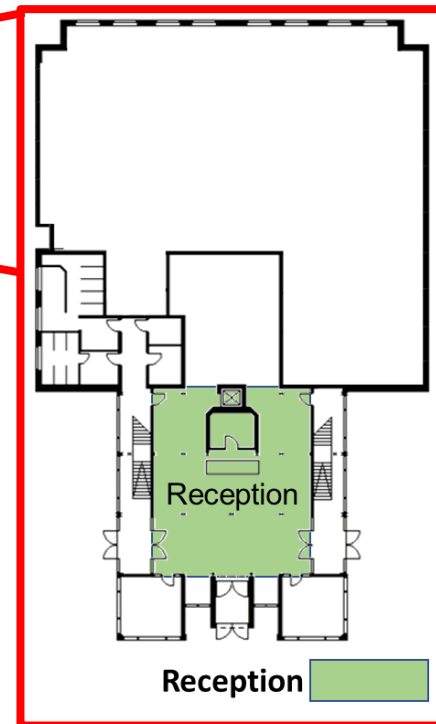

T building

Canteen

Venue of the conference is the University of Applied Sciences Emden/Leer

Constantiaplatz 4
26723 Emden
Germany

S building - 2nd floor