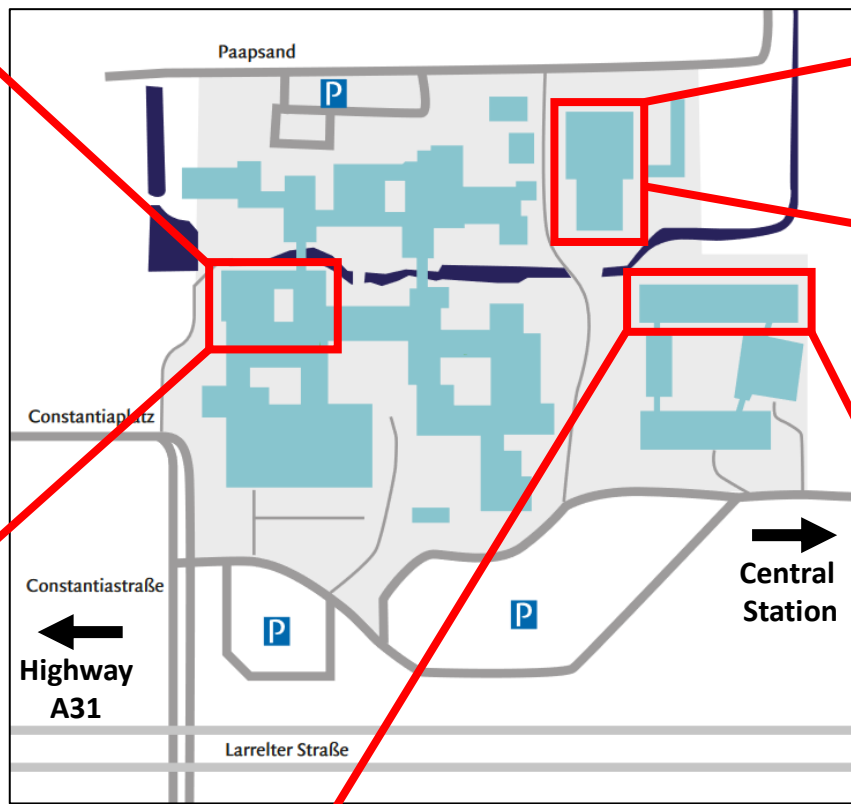

T building

Canteen

Venue of the conference is the University of Applied Sciences Emden/Leer

Constantiaplatz 4
26723 Emden
Germany

S building - 2nd floor