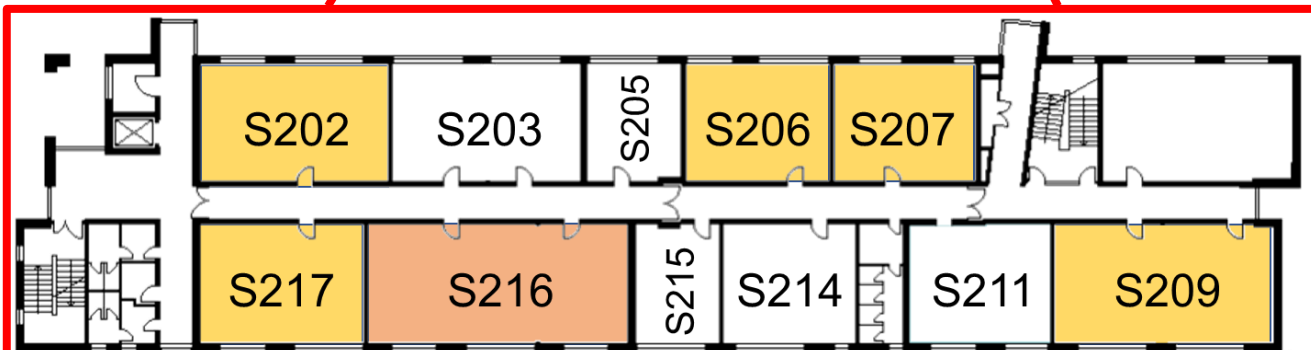

T building

Canteen

Venue of the conference is the University of Applied Sciences Emden/Leer

Constantiaplatz 4
26723 Emden
Germany

S building - 2nd floor